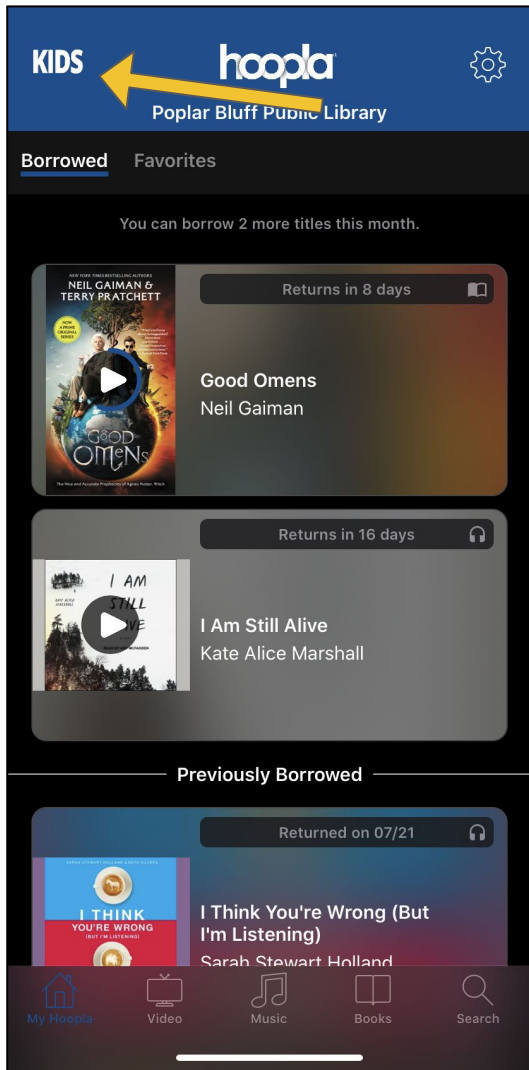

Setting Audience Filters on Hoopla

1 Tap on Kids

2 When the arrow is on Kids mode is enabled.