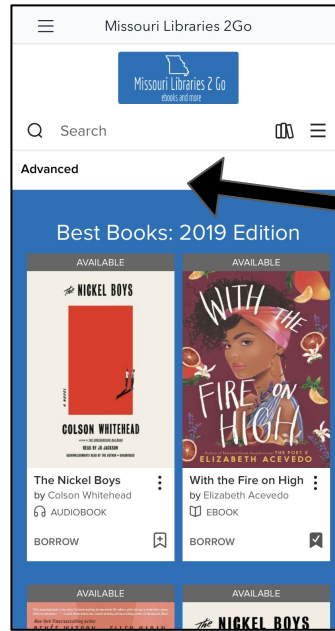

# Search by AR Level on Overdrive

1

Tap on Search

2

Tap on Advanced

3

Scroll Down

4

Tap on ATOS Level

5

Pick your ATOS Level

6

Tap on Search