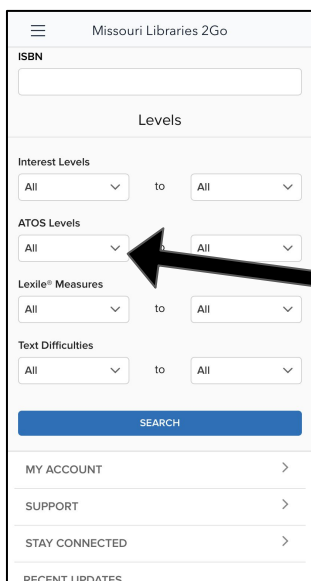

# Search by AR Level on Overdrive

1

Tap on Search

2

Tap on Advanced

3

Scroll Down

4

Tap on ATOS Level

5

Pick your ATOS Level

6

Tap on Search