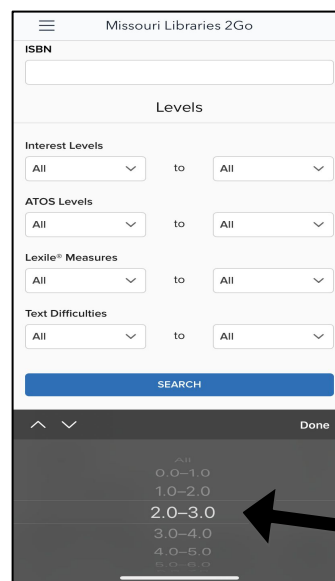

# Search by AR Level on Overdrive

1

Tap on Search

2

Tap on Advanced

3

Scroll Down

4

Tap on ATOS Level

5

Pick your ATOS Level

6

Tap on Search