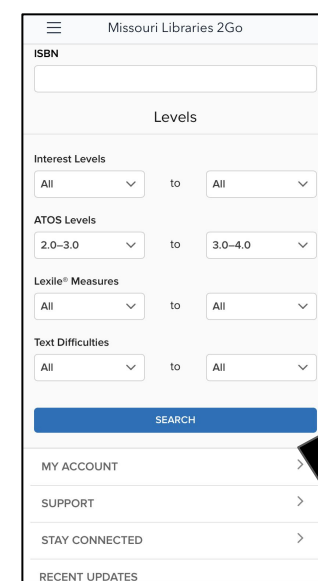

# Search by AR Level on Overdrive

1

Tap on Search

2

Tap on Advanced

3

Scroll Down

4

Tap on ATOS Level

5

Pick your ATOS Level

6

Tap on Search