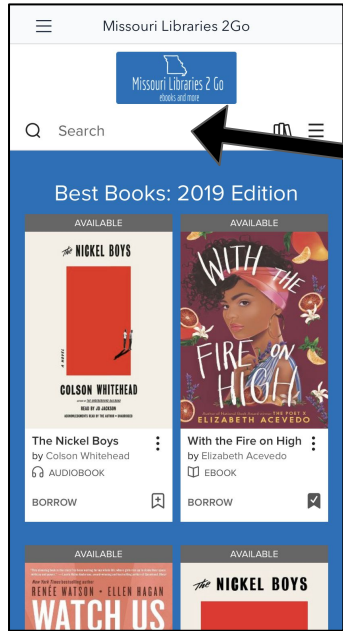

# Search by AR Level on Overdrive

1

Tap on Search

2

Tap on Advanced

3

Scroll Down

4

Tap on ATOS Level

5

Pick your ATOS Level

6

Tap on Search