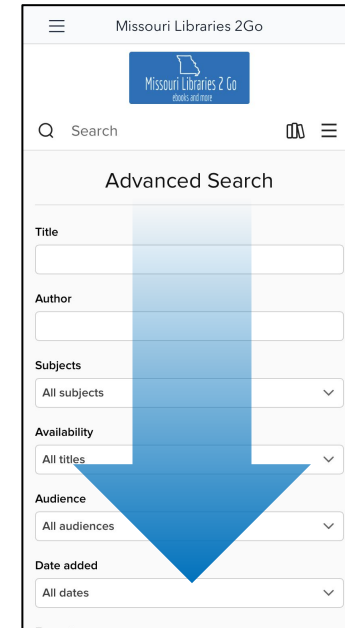

# Search by AR Level on Overdrive

1

Tap on Search

2

Tap on Advanced

3

Scroll Down

4

Tap on ATOS Level

5

Pick your ATOS Level

6

Tap on Search