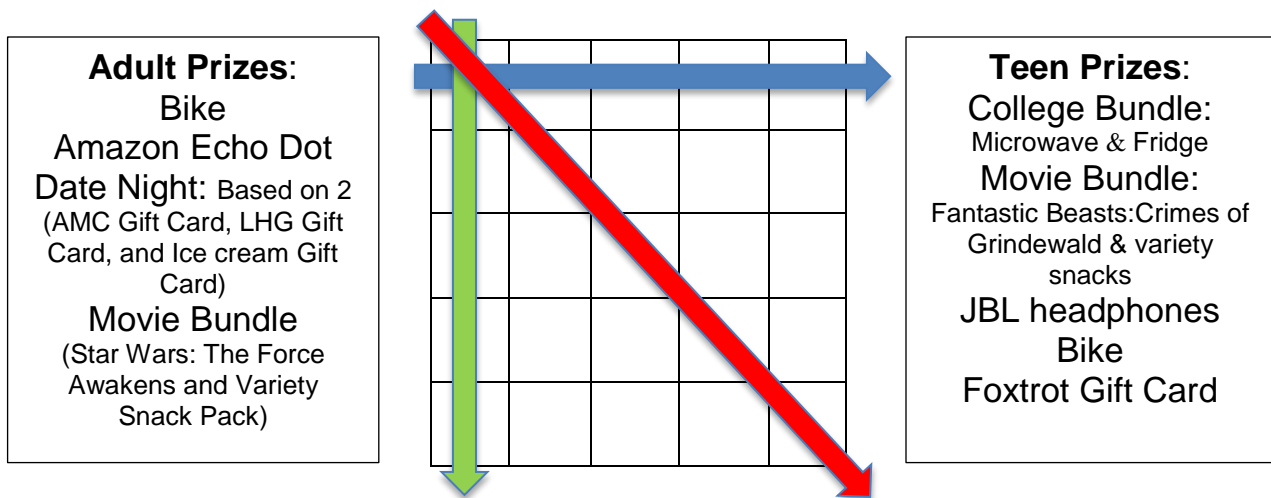

<p>READ</p> <p>A</p> <p>BOOK</p>	<p>Follow us on Instagram</p> 	<p>Watch a movie based on a book</p>	<p>Ask for a book recommendation</p>	<p>READ</p> <p>A</p> <p>BOOK</p>
<p>Check out an item on Libby</p> 	<p>READ</p> <p>A</p> <p>BOOK</p>	<p>Attend a library program</p> <p>Check out our newsletter for ideas.</p>	<p>READ</p> <p>A</p> <p>BOOK</p>	<p>Attend a Community Event</p>
<p>Check out an item on</p> 	 <p>Watch a movie</p>	<p>Sign Up for the Summer Reading Program</p> <p>www.poplarbluff.org/adultreading</p>	<p>Check out an item. Book, DVD, audiobook, magazine, comic, or fishing rod and tackle from the library.</p>	 <p>Watch a movie</p>
<p>Check out an item. Book, DVD, audiobook, magazine, comic, or fishing rod and tackle from the library.</p>	<p>READ</p> <p>A</p> <p>BOOK</p>	<p>Like us on Facebook</p> 	<p>READ</p> <p>A</p> <p>BOOK</p>	<p>Check out an item on</p> 
<p>READ</p> <p>A</p> <p>BOOK</p>	<p>Attend a library program</p> <p>Check out our newsletter for ideas.</p>	<p>Add us on Snapchat</p> 	<p>Check out an item on Libby</p> 	<p>READ</p> <p>A</p> <p>BOOK</p>

Rules

1. Sign up is required for participating for the Adult/Teen Summer Reading. You can sign up online at: www.poplarbluff.org/summerreadinginfo.html or come to the main desk of the library. Once you are signed up you get a BINGO card to complete, you can print from our website or pick one up from the main desk.
2. One entry to win a prize per BINGO. A BINGO is considered a completed line either horizontal (blue), vertical (green), or diagonal corner to corner (red). You can enter online or at the main desk of the library.