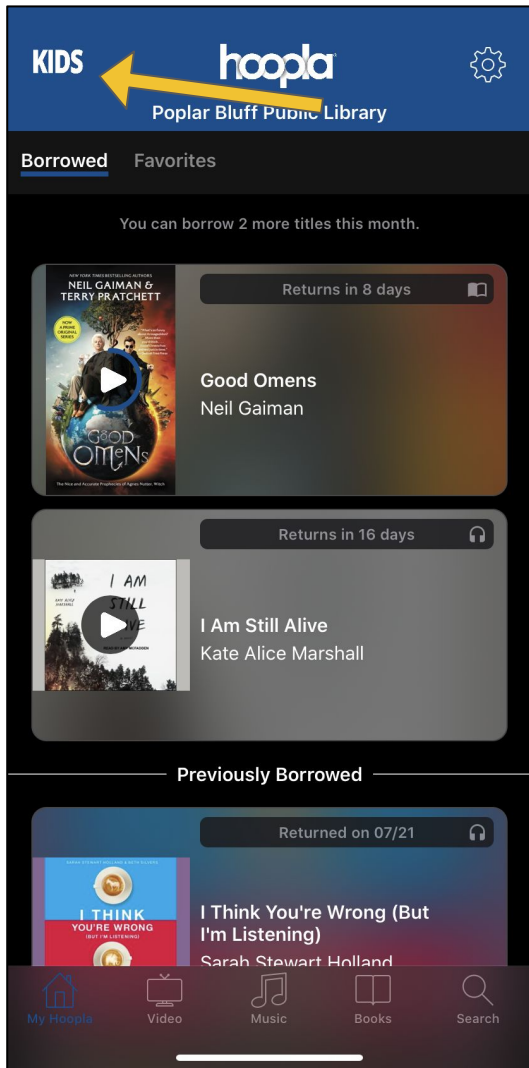

# Setting Audience Filters on Hoopla

**1** Tap on Kids

**2** When the arrow is on Kids mode is enabled.